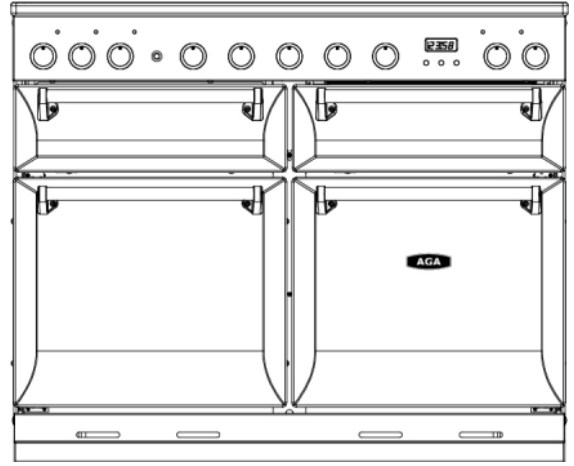

Home to great cooking

PRODUCT DIAGRAMS

AGA Masterchef Deluxe 90

Bouvelle WbZ i fUion 'tabel induction'

Induction dont 1 zone fonction bridge
1x1.85/3.2kW / 3x1.85/2.5KW / 1x1.15/2.0kW

AGA Masterchef Deluxe 110

Bouvelle configuration table gaz

5 massief messing gasbranders
1x5kW / 3x3kW / 1x1.7kW

Cranberry

Pewter Grey

Cream

Pearl Ashes

Home to great cooking

SPECIFICATIONS